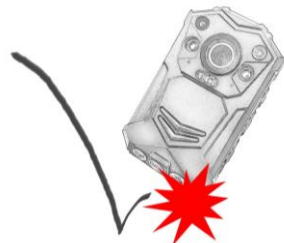

HD BODY WORN CAMERA

YBW-ES04G

Feature

- Ambarella solution with 5M CMOS sensor
- 140 degrees wide angle
- Max. 128GB storage capacity
- 10 Meter night vision
- Up to 20 continuous snapshots
- Over 10 hours battery life in continuous recording
- GPS positioning system for option
- Built-in 2 inches HD LCD display
- Laser pointer built-in
- Multi language
- Drop Resistance for 3 Meter
- IP65

Storage up to 128GB
(standard 32GB)

GPS built-in

Drop Resistance Up To 3 Meter

Water Proof

Specification

YBW-ES04G

Compression	H.264 / MPEG4
Sensor/SOC	5MP CMOS / Ambarella A7LA50
Recording Angle	Wide Angle 140 degrees
Storage Capacity	16G/32G/64G/128G (Standard 32GB)
Recording Time for 32GB Storage	No less than: 5 hours 40 minutes - 1920x1080P/30fps 8 hours 31 minutes - 1280x720P/30fps 13hours 40 minutes - 848x480P/30fps
Pre Record	Max 45 seconds
Post Record	10 minutes
Battery Capacity	Built-in 2550mAH Lithium
Battery Life	Continuous recording time no less than: 8 hours - 848x480P/30fps 6 hours - 1280x720P/30fps 3.5 hours - 1920x1080P/30fps (battery fully charged, IR closed)
GPS	Yes
LCD Screen	2 inch TFT-LCD High-Resolution Color Display
Audio Format	WMA
Photo Format	4608 x 3456 JPEG
Night Vision	Up to 10 Meters with Visible face image
IR Light	8 IR Light
Audio Microphone	Yes
Water Mark	User ID, Time/Date stamp, GPS coordinates imbedded into Video
PTT	--
External Mini Camera	Support
Video Output	--
Video Transfer	USB 2.0
Unique ID number/unit	5 digit device ID and 6 digit police ID
Password Protect	Administrator password allow video deletion via software
Dimen./Weight	80 x 58 x 33mm / 141.5g
Packaging	20.7 x 13.5 x 9.9cm / 0.83kg
Working Temperature	-10°C ~ +60°C
Storage Temperature	-20°C ~ +55°C
Waterproof	IP65
Standard Accessories	USB Cable, AC Adaptor, Manual, Belt Clip, Charging Docking, Shoulder Clip, Car Charger