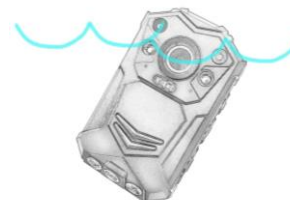

HD BODY WORN CAMERA

YBW-ES04G

Feature

- Ambarella solution with 5M CMOS sensor
- 140 degrees wide angle
- Max. 128GB storage capacity
- 10 Meter night vision
- Up to 20 continuous snapshots
- Over 10 hours battery life in continuous recording
- GPS positioning system for option
- Built-in 2 inches HD LCD display
- Laser pointer built-in
- Multi language
- Drop Resistance for 3 Meter
- IP65

Storage up to 128GB
(standard 32GB)

GPS built-in

Drop Resistance Up To 3 Meter

Water Proof

Specification

YBW-ES04G

Compression	H.264 / MPEG4
Sensor/SOC	5MP CMOS / Ambarella A7LA50
Recording Angle	Wide Angle 140 degrees
Storage Capacity	16G/32G/64G/128G (Standard 32GB)
Recording Time for 32GB Storage	No less than: 5 hours 40 minutes - 1920x1080P/30fps 8 hours 31 minutes - 1280x720P/30fps 13hours 40 minutes - 848x480P/30fps
Pre Record	Max 45 seconds
Post Record	10 minutes
Battery Capacity	Built-in 2550mAH Lithium
Battery Life	Continuous recording time no less than: 8 hours - 848x480P/30fps 6 hours - 1280x720P/30fps 3.5 hours - 1920x1080P/30fps (battery fully charged, IR closed)
GPS	Yes
LCD Screen	2 inch TFT-LCD High-Resolution Color Display
Audio Format	WMA
Photo Format	4608 x 3456 JPEG
Night Vision	Up to 10 Meters with Visible face image
IR Light	8 IR Light
Audio Microphone	Yes
Water Mark	User ID, Time/Date stamp, GPS coordinates imbedded into Video
PTT	--
External Mini Camera	Support
Video Output	--
Video Transfer	USB 2.0
Unique ID number/unit	5 digit device ID and 6 digit police ID
Password Protect	Administrator password allow video deletion via software
Dimen./Weight	80 x 58 x 33mm / 141.5g
Packaging	20.7 x 13.5 x 9.9cm / 0.83kg
Working Temperature	-10°C ~ +60°C
Storage Temperature	-20°C ~ +55°C
Waterproof	IP65
Standard Accessories	USB Cable, AC Adaptor, Manual, Belt Clip, Charging Docking, Shoulder Clip, Car Charger