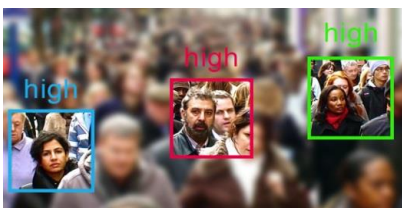

Region of Interest