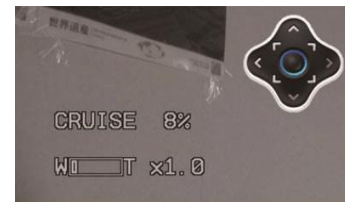

### Feature

- H.265 4MP 25fps IP IR speedome
- 10X optical zoom with 4X digital zoom
- Digital image stabilization / Digital WDR
- Smart IR, with distance 70 Meter
- Point- to- go for easy PTZ control (patrol groups)
- ROI function x 3 areas & smart stream
- Privacy zone mask x 3 areas
- Support cruise x 8 groups & 256 preset points
- ESD & surge protection design
- -20~60°C wide temperature range
- Built-in Micro SD card for option
- Mobile view support (push video)
- POE support
- ONVIF compliant

Save Until 50% of HDD Space

Point- To- Go

Patrol

Region of Interest

Privacy Mask

Cruise