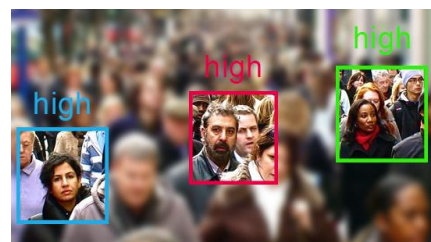

Low Bandwidth

Save Until 50% of HDD Space

4K x 2K

3-step IR Intensity

Region of Interest for 3 areas

Specification

YUC-K7B89M

Server	Compression	H.265/ H.264/ MJPEG
	Maximum Stream	4 simultaneous stream
	Resolution	3840x2160@30fps, 3776x2160@30fps, 2592x1944@30fps, 2048x1536@30fps, 1920x1080@30FPS, 1280x720@30FPS, 640x480@30FPS, 640x360@30FPS
	Traffic Control	32K ~ 10Mbps
	Max. Frame Rate	(30fps)3840x2160
	Safety	Password protection, IP address filtering, HTTPS encrypted data transmission, 802.1X port-based, authentication for network protection, QoS/DSCP, ICMP
	Protocols	IPv6, IPv4, HTTP, HTTPS, SNMP, QoS/DSCP, Access list, IEEE 802.1X, RTSP, TCP/ IP, UDP, SMTP, FTP, PPPoE, DHCP, DDNS, NTP, UPnP, 3GPP, SAMBA, Bonjour, ANR
	Number of User	Max. 10 connections
	Alerting	SMTP / FTP / Samba / Micro SD / I/O /Google Drive / Dropbox
	Pre / Post Alarm	Pre(0,1,2,3,4,5) / Post(0,1,2,3,4,5,10)seconds
	Release for alarm	Motion detection / I/O / Schedule / Tampering Detection / Sound Detection
Network Camera	Sensor	1/2.5" Megapixel CMOS sensor
	Optical Lens	Motorized 8MP lens 3.6~12mm / optical 3.6x zoom / F1.4
	View Angle	38~103°(H), 21~55°(V)
	D-WDR	Yes
	AGC	8X ~ 128X
	Shutter Time	Outdoor / Indoor / 1/1/ , 1/30 , 1/50 , 1/60 , 1/100 , 1/125 , 1/250 , 1/500 , 1/1000, 1/5000, 1/10000
	Min Illum	0.01 Lux (Color), 0.005 Lux (B/W)
	IR LED / Range	28pcs + 2pcs High Power / 40M
	Day / Night	Light sensor mode / Color mode(Day) / B/W mode(Night) / Times mode / Synchronize with DI input
	Intelligent Video	ROI / Smart stream / ANR / D-WDR / Tampering Detection / Motion Detection / Privacy Mask / 3D-De Noise Reduction / IR Optimizer / Anti-fog / IR Intensity / Sound Detection / Corridor Mode (90°/270°) / Video Orientation / LENS Distortion Correction
Audio	Audio	2-way
	Audio Compression	G.711(64Kbps) / G.726(24Kbps) / G.726(32Kbps)
	Adjust Volume	Mic-in / Line-out web adjustable
	Audio In	3.5mm phone jack(Support 2-way)
	Audio Out	3.5mm phone jack(Support 2-way)
Terminal	Network Interface	Ethernet (10Base-T/100Base-Tx) / PoE / WiFi (802.11/b/g/n)
	Video Interface	BNC, Video composit (NTSC/PAL)
	External Port	DI / DO
	SD Card	Micro SD Card (Recording trigger for schedule, Motion Detection, IP check, Network wire break down, DI)
General	Operation Voltage	DC 12V Max: 7.5W(IR ON) PoE Max: 8.5W(IR ON)
	Dimen./Weight	77.4mm(φ) x 125.5mm(H) / 720g
	Operation Temp.	-20°C ~ +60°C / -40°C ~ +60°C (Cold Start Heater option)
	Waterproof	IP66