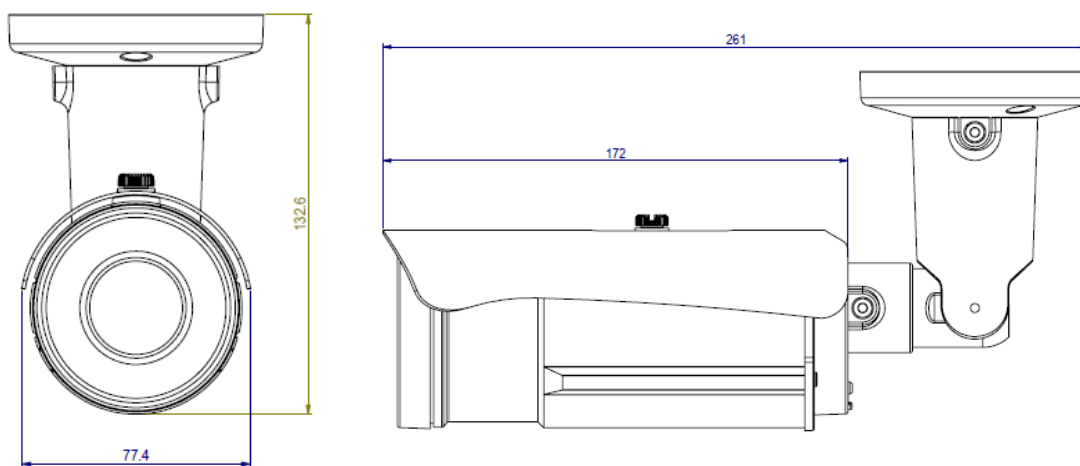

Certificate : CE , FCC , RoHS

*No SD card slot & local storage function for Argentina

Design Features

External SD card slot with cover
(Add rubber for waterproof)

Dimension

Accessories

YUK-D06
Junction Box (option)