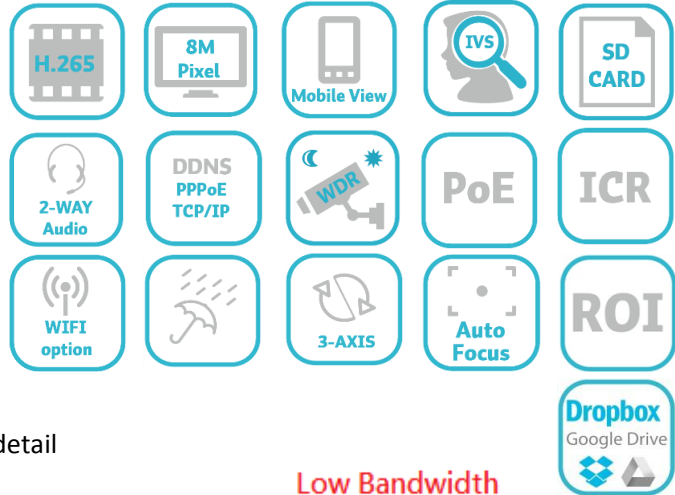

H.265 4K2K IP BULLET CAMERA

YUC-K7B89M